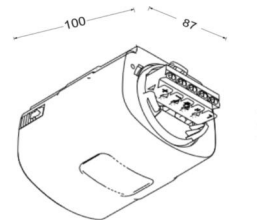

ELECTRICAL ENGINEERING

System output	1W
Mains voltage	230V/50Hz

LIGHTING TECHNOLOGY

LED service life	10000h (Tq 45°C)
------------------	------------------

MECHANICS

Housing colour	white, similar to RAL 9003
Dimensions (LxWxH/DxH)	100mm x 87mm x 66mm
Weight (net)	0.27kg
Cable entry KE	at the end
Type of installation	Ceiling-mounted single installation, Pendant individual mounting, Wall mounting, Pendulum mounting rail assembly on chain

Dimensions

L	100 mm	Length
B	87 mm	Width
H	66 mm	Height

DEEP-LINK

<https://www.regiolux.de/en/article/50119002100>

LC SYSTEM

CHARACTERISTICS

Regiolux Classification	netlife easy
Control signal	DALI broadcast
Number of control gear (max)	15
Communication	Wired
Sensor technology	HF - high frequency
Installation height (min/max)	1m to 4m
Remote control	84501101202
Application	Corridors, Garages, Secondary rooms
Function	Motion detection, Corridor function, Daylight control